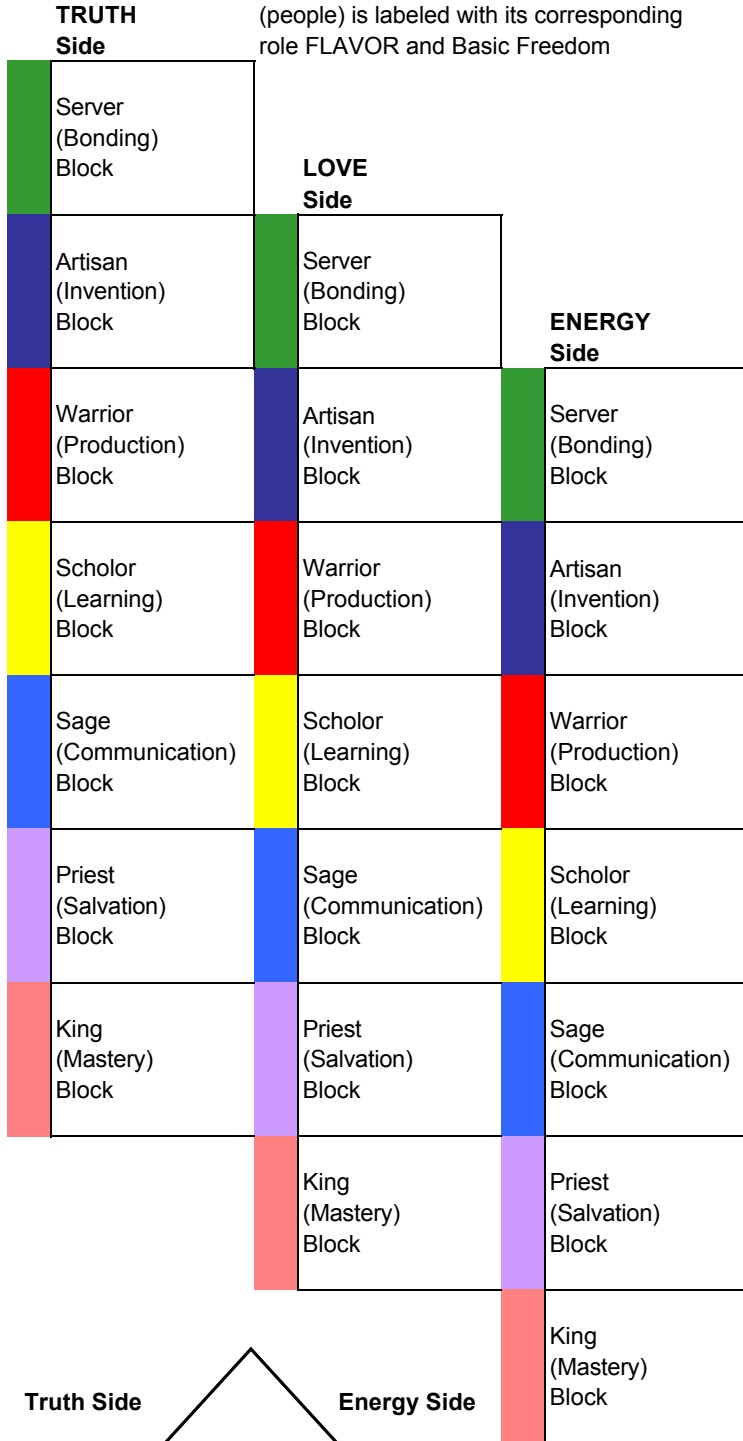

## ENTITY: Side View

(Opened Flat)  
Each BLOCK of 49 ENTITY Fragments (people) is labeled with its corresponding role FLAVOR and Basic Freedom

Top View of an ENTITY