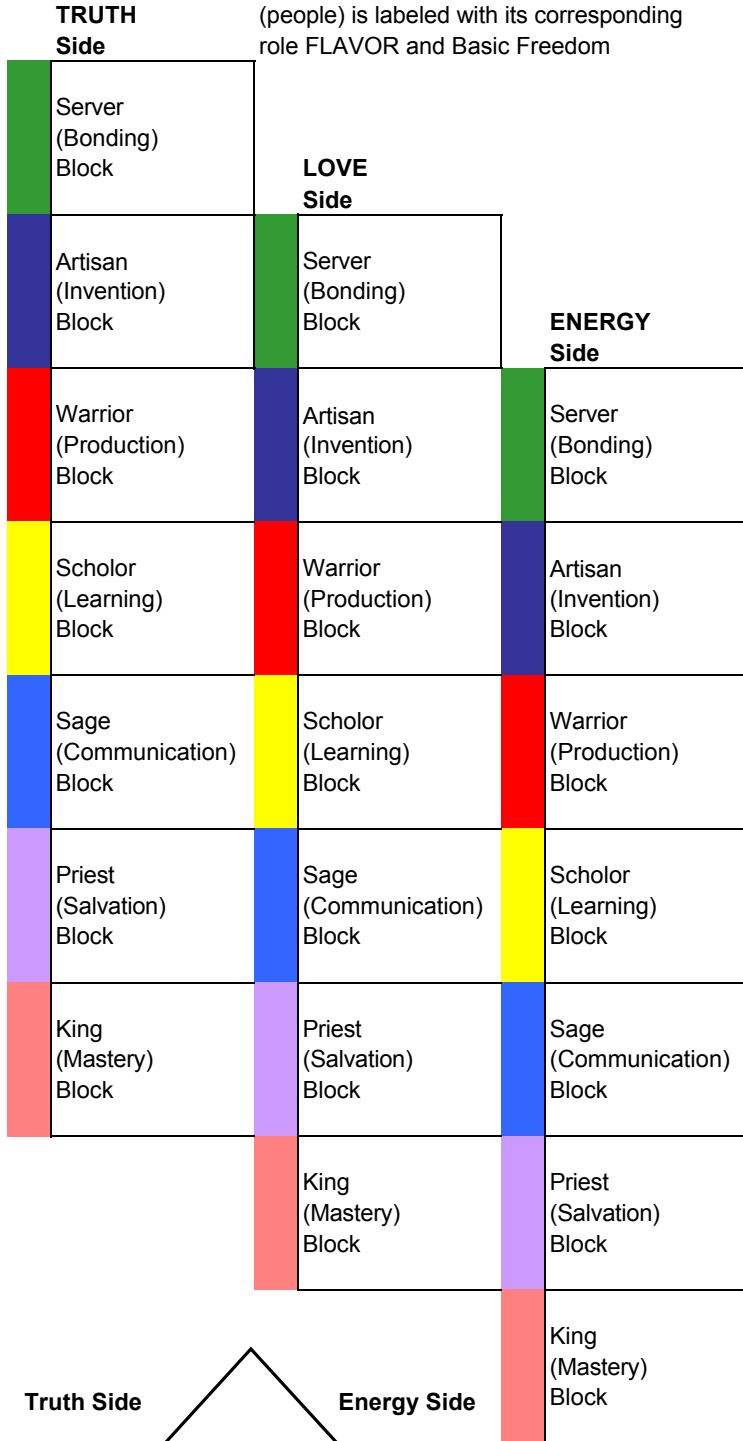

ENTITY: Side View

(Opened Flat)
Each BLOCK of 49 ENTITY Fragments (people) is labeled with its corresponding role FLAVOR and Basic Freedom

Top View of an ENTITY

Blocks

GLOBAL JOBS

Rows within the Blocks
Same for any SIDE
of an ENTITY (Truth
Love OR Energy)

Server (Bonding) Block	<ul style="list-style-type: none"> 1 Service 2 Health 3 Domestication 4 Guidance / Mentor 5 Partnership 6 Welcome 7 Conservation
Artisan (Invention) Block	<ul style="list-style-type: none"> 8 Balance 9 Composition / Imagination 10 Location 11 Discovery 12 Precipitation / Initiation 13 Transition / Transformation 14 Choice
Warrior (Production) Block	<ul style="list-style-type: none"> 15 Cultivation 16 Husbandry 17 Protection 18 Organization 19 Economy / Practicality 20 Usefulness 21 Strategy
Scholar (Learning) Block	<ul style="list-style-type: none"> 22 Archives 23 Analysis 24 Preservation 25 Retention 26 Education / Teaching 27 Philosophy 28 Revelation
Sage (Communication) Block	<ul style="list-style-type: none"> 29 Celebration 30 Circulation 31 Cooperation 32 Mediation 33 Humor 34 Intercourse / Dialogue 35 Diplomacy
Priest (Salvation) Block	<ul style="list-style-type: none"> 36 Disability 37 Prophecy 38 Sacrifice 39 Simplification 40 Addiction 41 Salvage / Salvation 42 Principles / Ethics
King (Mastery) Block	<ul style="list-style-type: none"> 43 Patronage 44 Manifestation 45 Survival 46 Integration 47 Union 48 Vision 49 Completion